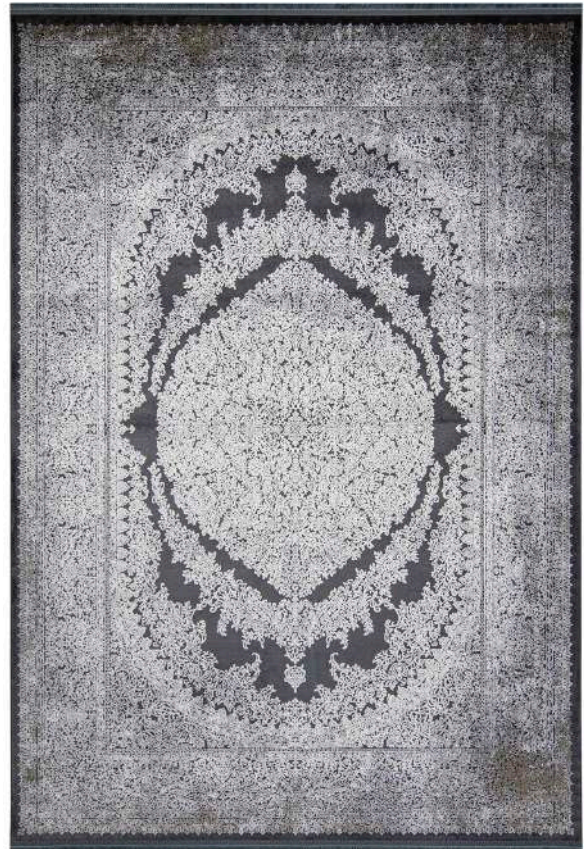

8570 Anthracite

Pile : 40% Acrylic, 60% Viscon | **Pile Height: 7 mm** | Weight: +/- 1700 gr/m²