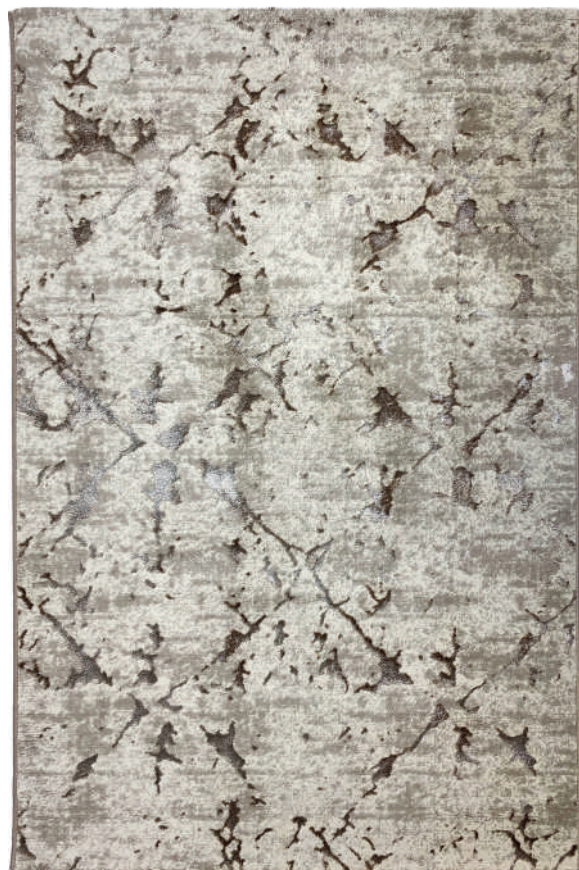

223 Brown

Pile : 65% Polyester, 35% PP | **Pile Height: 11 mm** | Weight: +/- 2200 gr/m²