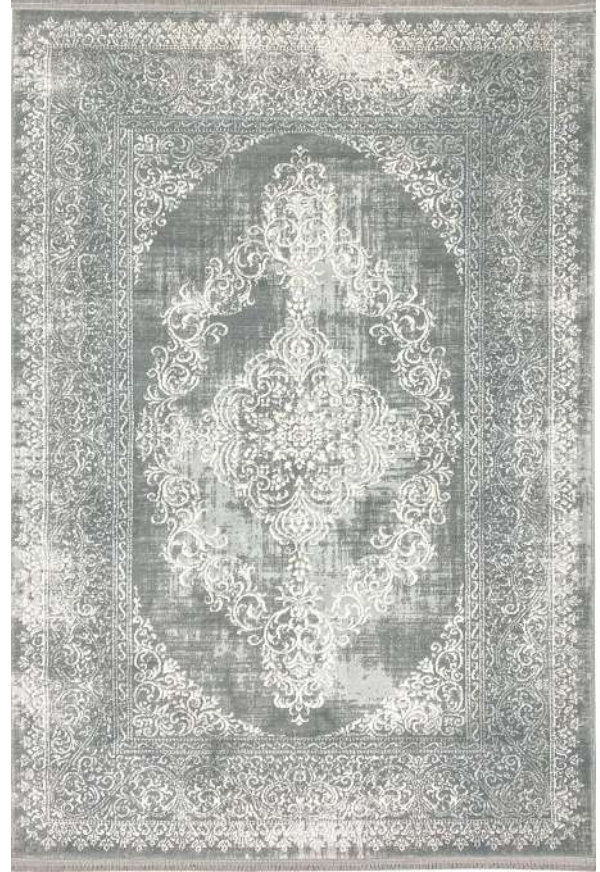

5860D Grey

Pile : 100% Acrylic | Pile Height: 13 mm | Weight: +/- 3200 gr/m²