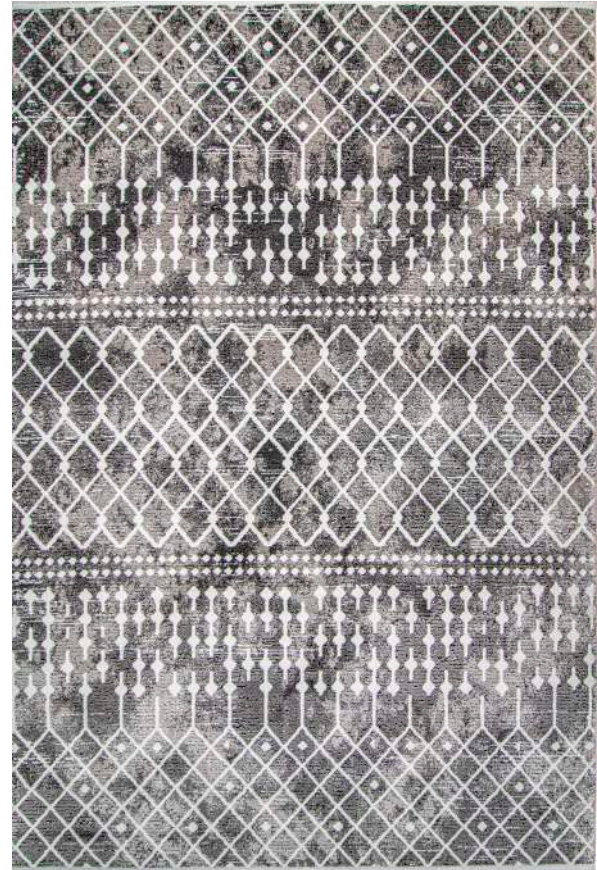

2230 Grey

Pile : 100% Polyester | **Pile Height: 12 mm** | Weight: +/- 2400 gr/m²